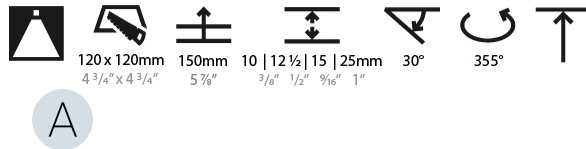

ELECTRICAL

Lamp Type: LED (Zhaga Standard)
Input Wattage (W): 16.5
Total Output Wattage (W): 14.7
Dimming: Dali Dimming
Driver Included: No
Driver Location: Recessed Housing
Driver Type: Constant Current - 120Vac
Driver Class: Class 2
Housing: See Components
Input Voltage (V): 120
Constant Current (MA): 350

LED

Number of LEDs: 1
Max. Delivered Lumen (lm): 770
Nominal Lumen (lm): 1140
CRI: >90 CRI
Lamp Life (hrs): 50000
Upon Request: RGB-W Tunable White Special Color Temperature Special LED

OPTICAL

Reflector: 20 / 40 / 60
Adjustability: Rotational 355°; Tilt 30°
Upon Request: Special Beam Angles

RATINGS AND CERTIFICATIONS

Certified By: Certified for North American Standards
Zaneen Lighting Inc. © 2024, P.O. Box 588, 3382, F.Rd. 247, 9519, www.zaneen.com

Patents: International specifications by adding 'INT' at the end of the existing Model #. For assistance on 'custom' specifications, contact zteam@zaneen.com.
In a constant effort to supply the best product, we reserve the right to change specifications or materials without notice. The most recent specification sheets are found at zaneen.com