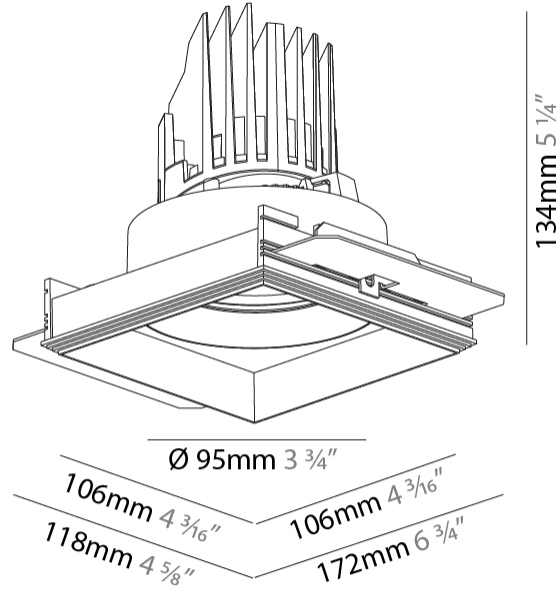

ELECTRICAL

Lamp Type: LED (Zhaga Standard)
Input Wattage (W): 16.5
Total Output Wattage (W): 14.7
Dimming: Dali Dimming
Driver Included: No
Driver Location: Recessed Housing
Driver Type: Constant Current - 120Vac
Driver Class: Class 2
Housing: See Components
Input Voltage (V): 120
Constant Current (MA): 350

LED

Number of LEDs: 1
Max. Delivered Lumen (lm): 770
Nominal Lumen (lm): 1140
CRI: >90 CRI
Lamp Life (hrs): 50000
Upon Request: RGB-W Tunable White Special Color Temperature Special LED

OPTICAL

Reflector: 20 / 40 / 60
Adjustability: Rotational 355°; Tilt 30°
Upon Request: Special Beam Angles

RATINGS AND CERTIFICATIONS

Certified By: Certified for North American Standards
Zaneen Lighting Inc. © 2024, P.O. Box 588, 3382, F.Rd. 247, 9519, www.zaneen.com

Patents: International specifications by adding 'INT' at the end of the existing Model #. For assistance on 'custom' specifications, contact zteam@zaneen.com.
In a constant effort to supply the best product, we reserve the right to change specifications or materials without notice. The most recent specification sheets are found at zaneen.com