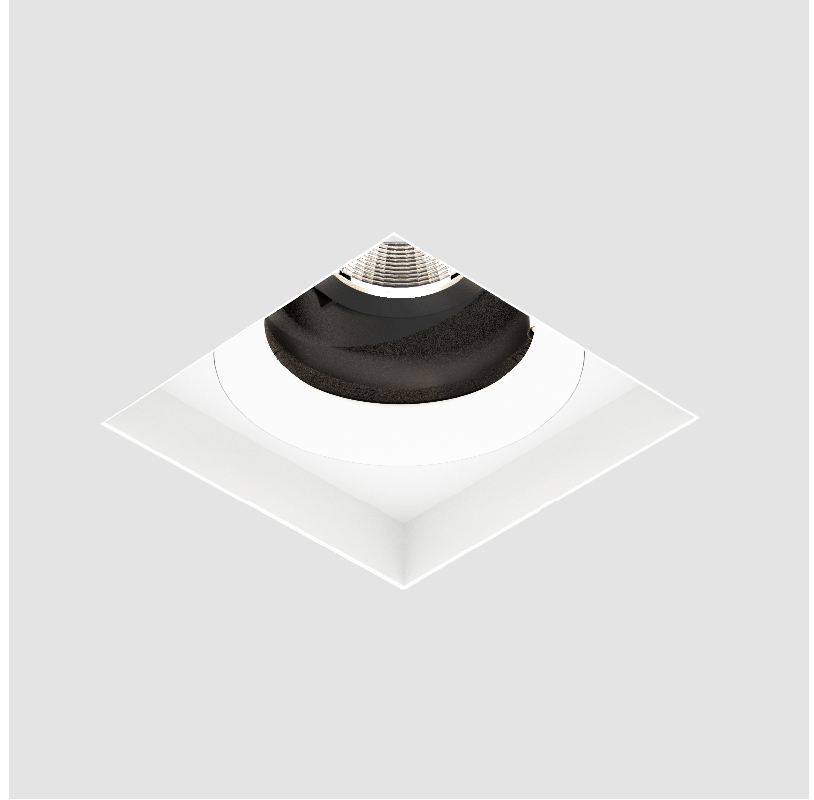

ELECTRICAL

Lamp Type: LED (Zhaga Standard)
Input Wattage (W): 16.5
Total Output Wattage (W): 14.7
Dimming: Dali Dimming
Driver Included: No
Driver Location: Recessed Housing
Driver Type: Constant Current - 120Vac
Driver Class: Class 2
Housing: See Components
Input Voltage (V): 120
Constant Current (MA): 350

LED

Number of LEDs: 1
Max. Delivered Lumen (lm): 770
Nominal Lumen (lm): 1140
CRI: >90 CRI
Lamp Life (hrs): 50000
Upon Request: RGB-W Tunable White Special Color Temperature Special LED

OPTICAL

Reflector: 20 / 40 / 60
Adjustability: Rotational 355°; Tilt 30°
Upon Request: Special Beam Angles

RATINGS AND CERTIFICATIONS

Certified By: Certified for North American Standards
Zaneen Lighting Inc. © 2024, P.O. Box 588, 3382, F.Rd. 247, 9519, www.zaneen.com

Patents: International specifications by adding 'INT' at the end of the existing Model #. For assistance on 'custom' specifications, contact zteam@zaneen.com.
In a constant effort to supply the best product, we reserve the right to change specifications or materials without notice. The most recent specification sheets are found at zaneen.com